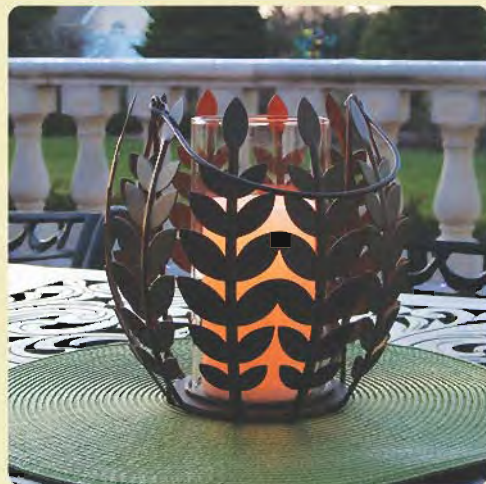

Wisteria Leaf Basket

An autumn treat for any time of year. This decorative, fall-inspired piece is a family-friendly holiday, hostess, or housewarming gift or a perfect present for yourself! The aged bronzetone finish, leaf-design basket is handcrafted from forged iron. Inside, a mouthblown glass hurricane is illuminated by a flameless, battery-operated candle. Includes a 3"x5" resin pillar candle.