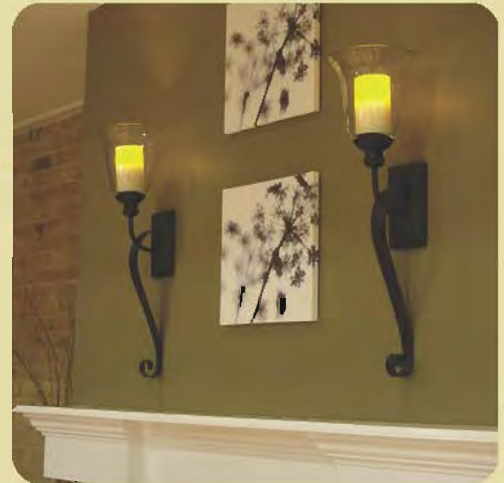

Savoy Speckled Glass Hurricane

Brighten up your dinner table, create a striking mantle display or add instant illumination to a hallway table or shelf with the Savoy Candle Holder. Made of colored glass with a speckled white exterior, these glass holders are elegant and functional, doubling as vases. Includes a 3"x4" ivory wax pillar candle.

Serafina Wall Sconce

Instantly add a dramatic, designer look to any wall in your home with the elegance of this oversized flameless candle wall sconce. In fact, it's so easy to setup and use, this sconce will completely transform your room and the way you think about home lighting. Includes a 3"x5" ivory wax pillar candle.

Soho Swirled Glass Hurricane

A dream come true for the safety-conscious decorator. Enjoy the soft glow of a flameless candle in a beautiful swirled art glass hurricane without the worry associated with traditional candles. The hurricane lamp is made of hand-blown glass. Includes a 3"x6" ivory wax pillar candle. (Except where noted.)