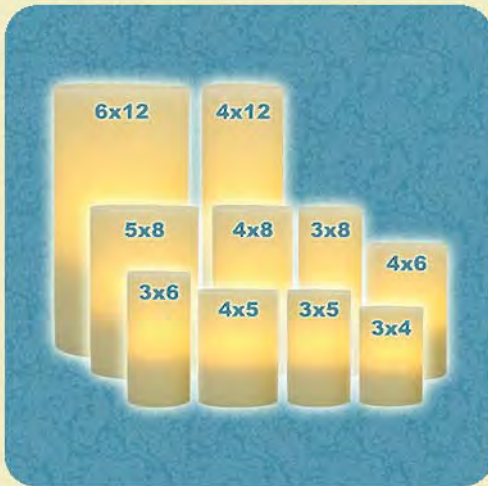

Flameless Flat Top Wax Pillar Candles

The elegance of candles with the convenience of flameless operation! Flameless candle technology gives you safe, endless decorating options as well as care-free automatic timer operation. Our flameless candles are dripless, battery powered and child & pet safe. Once you set the automatic timer to either 4 or 8 hour mode, the candle turns on at the same time each day for the amount of time you've selected.

Size	Item Number
3" X 4"	FLA-CAN-WX-3/4
3" X 5"	FLA-CAN-WX-3/5
3" X 6"	FLA-CAN-WX-3/6
3" X 8"	FLA-CAN-WX-3/8
4" X 5"	FLA-CAN-WX-4/5I

Size	Item Number
4" X 6"	FLA-CAN-WX-4/6
4" X 8"	FLA-CAN-WX-4/8
4" X 12"	FLA-CAN-WX-4/12
5" X 8"	FLA-CAN-WX-5/8
6" X 12"	FLA-CAN-WX-6/12

Flameless Melted Top Pillar Candles

These candles use the same technology as our regular flameless pillar candles, but we've now added the look of a real melted candle to the top. Once you set the automatic timer to either 4 or 8 hour mode, the candle turns on at the same time each day for the amount of time you've selected.

Size	Item Number
3" X 4"	FLA-CAN-IMT-3/4
3" X 5"	FLA-CAN-IMT-3/5
3" X 6"	FLA-CAN-IMT-3/6

Size	Item Number
3" X 8"	FLA-CAN-IMT-3/8
4" X 5"	FLA-CAN-IMT-4/5